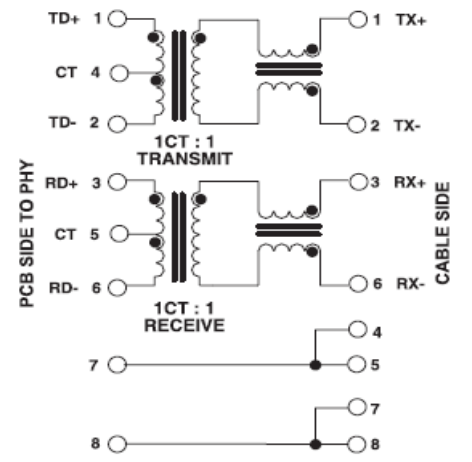

Title		
FLYPORT ETH CPU		
Size	Document Number	Rev
A4	CS429	1
Date:	Friday, June 28, 2013	Sheet 1 of 2

This schematic by openPicus is licensed under a Creative Commons Attribution 3.0 Licence
<http://creativecommons.org/licenses/by/3.0/>
 Based on a work at www.openpicus.com.
 Permissions beyond the scope of this license may be available at <http://wiki.openpicus.com>